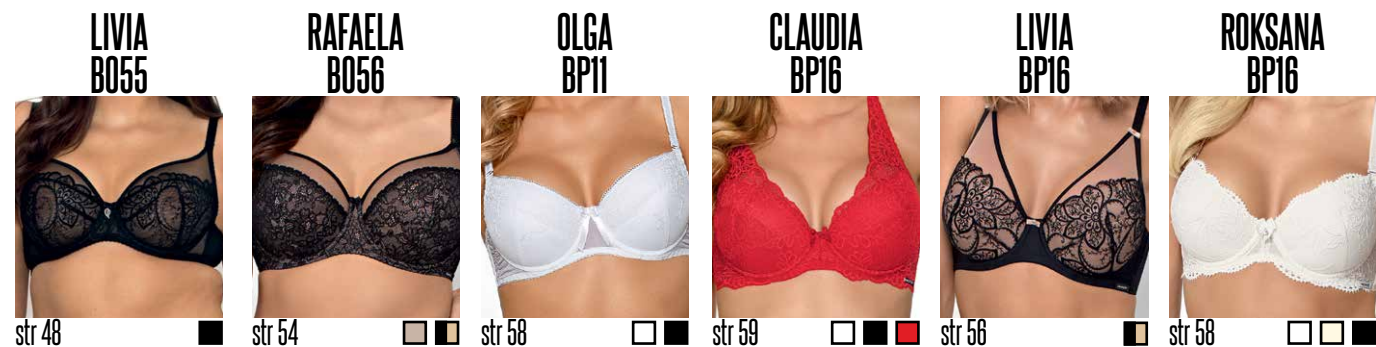

BASIC

**SEASONAL
COLLECTION**